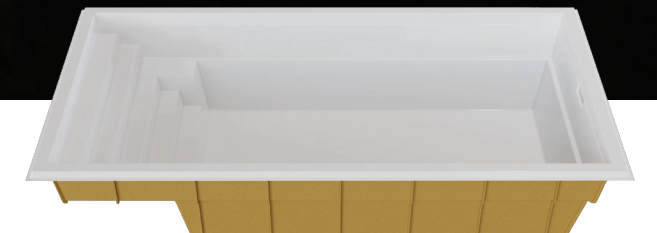

FIBERGLASS POOLS

FIBERGLASS POOLS WITH TURNKEY INSTALLATION FOR ONLY \$55,000!

GATINEAU

25' X 12' X 5'6"

With its refined lines and in-demand design, Gatineau has been sought out since its creation.

GRANBY

26' X 12' X 4'6"

Thanks to its flat bottom and consistent depth, this pool is ideal for families and sports lovers due to its large playing area. Integrated benches and whirlpool jets will surely help you relax.

KINGSTON

24' X 12' X 4'6"

With its elegant beach section, you can place to loungers comfortably. It's time to relax, soak up the sun and freshen up all at once.

CHICAGO

22' X 12' X 4'6"

The Chicago features spacious, full-width stairs that adds modern style to your backyard. Its flat bottom will maximize your bathing area.