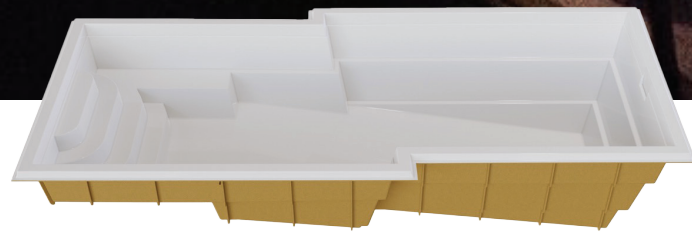

FIBERGLASS POOLS

FIBERGLASS POOLS WITH TURNKEY INSTALLATION FOR ONLY \$55,000!

GATINEAU

25' X 12' X 5'6"

With its refined lines and in-demand design, Gatineau has been sought out since its creation.

GRANBY