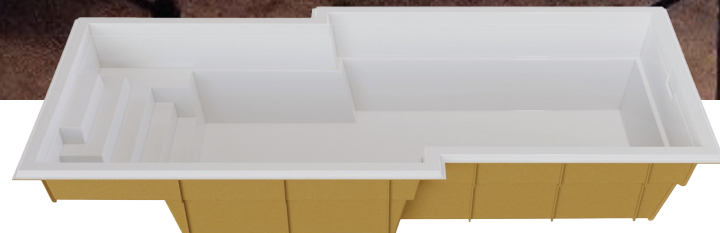

FIBERGLASS POOLS

FIBERGLASS POOLS WITH TURNKEY INSTALLATION FOR ONLY \$55,000!

GATINEAU

25' X 12' X 5'6"

With its refined lines and in-demand design, Gatineau has been sought out since its creation.

GRANBY

26' X 12' X 4'6"

Thanks to its flat bottom and consistent depth, this pool is ideal for families and sports lovers due to its large playing area. Integrated benches and whirlpool jets will surely help you relax.

KINGSTON

24' X 12' X 4'6"

With its elegant beach section, you can place to loungers comfortably. It's time to relax, soak up the sun and freshen up all at once.

CHICAGO

22' X 12' X 4'6"

The Chicago features spacious, full-width stairs that adds modern style to your backyard. Its flat bottom will maximize your bathing area.