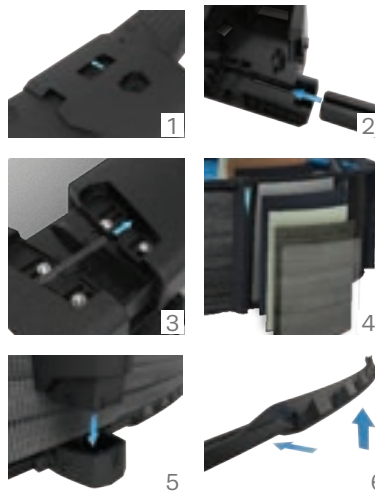

StarFall

StarGlow

StarJet

StarBright

P O O L F E A T U R E S

1. Adjustable Ledge Covers
2. Graduated Rails
3. Integrated Tubing & Wire Management
4. Pool Walls Protection
5. Snap In Uprights
6. Stable and High Wall Rails