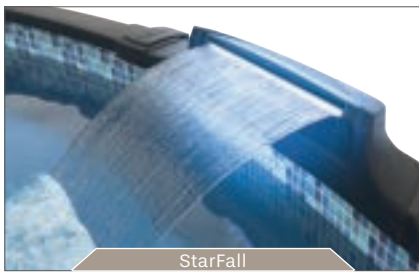

Lava

Equinox by Carvin

VISIT OUR WEBSITE

Lava

Platinum Series

Introducing the ultimate addition to your backyard oasis. This classically designed pool exudes urban charm and discreet elegance, seamlessly blending into any outdoor space. The **LAVA's** timeless black hue adds a touch of sophistication. Whether you're looking to relax and unwind or host unforgettable poolside gatherings, this pool is the perfect choice.

StarFall

StarGlow

StarJet

StarBright

P O O L F E A T U R E S

1. Adjustable Ledge Covers
2. Graduated Rails
3. Integrated Tubing & Wire Management
4. Pool Walls Protection
5. Snap In Uprights
6. Stable and High Wall Rails